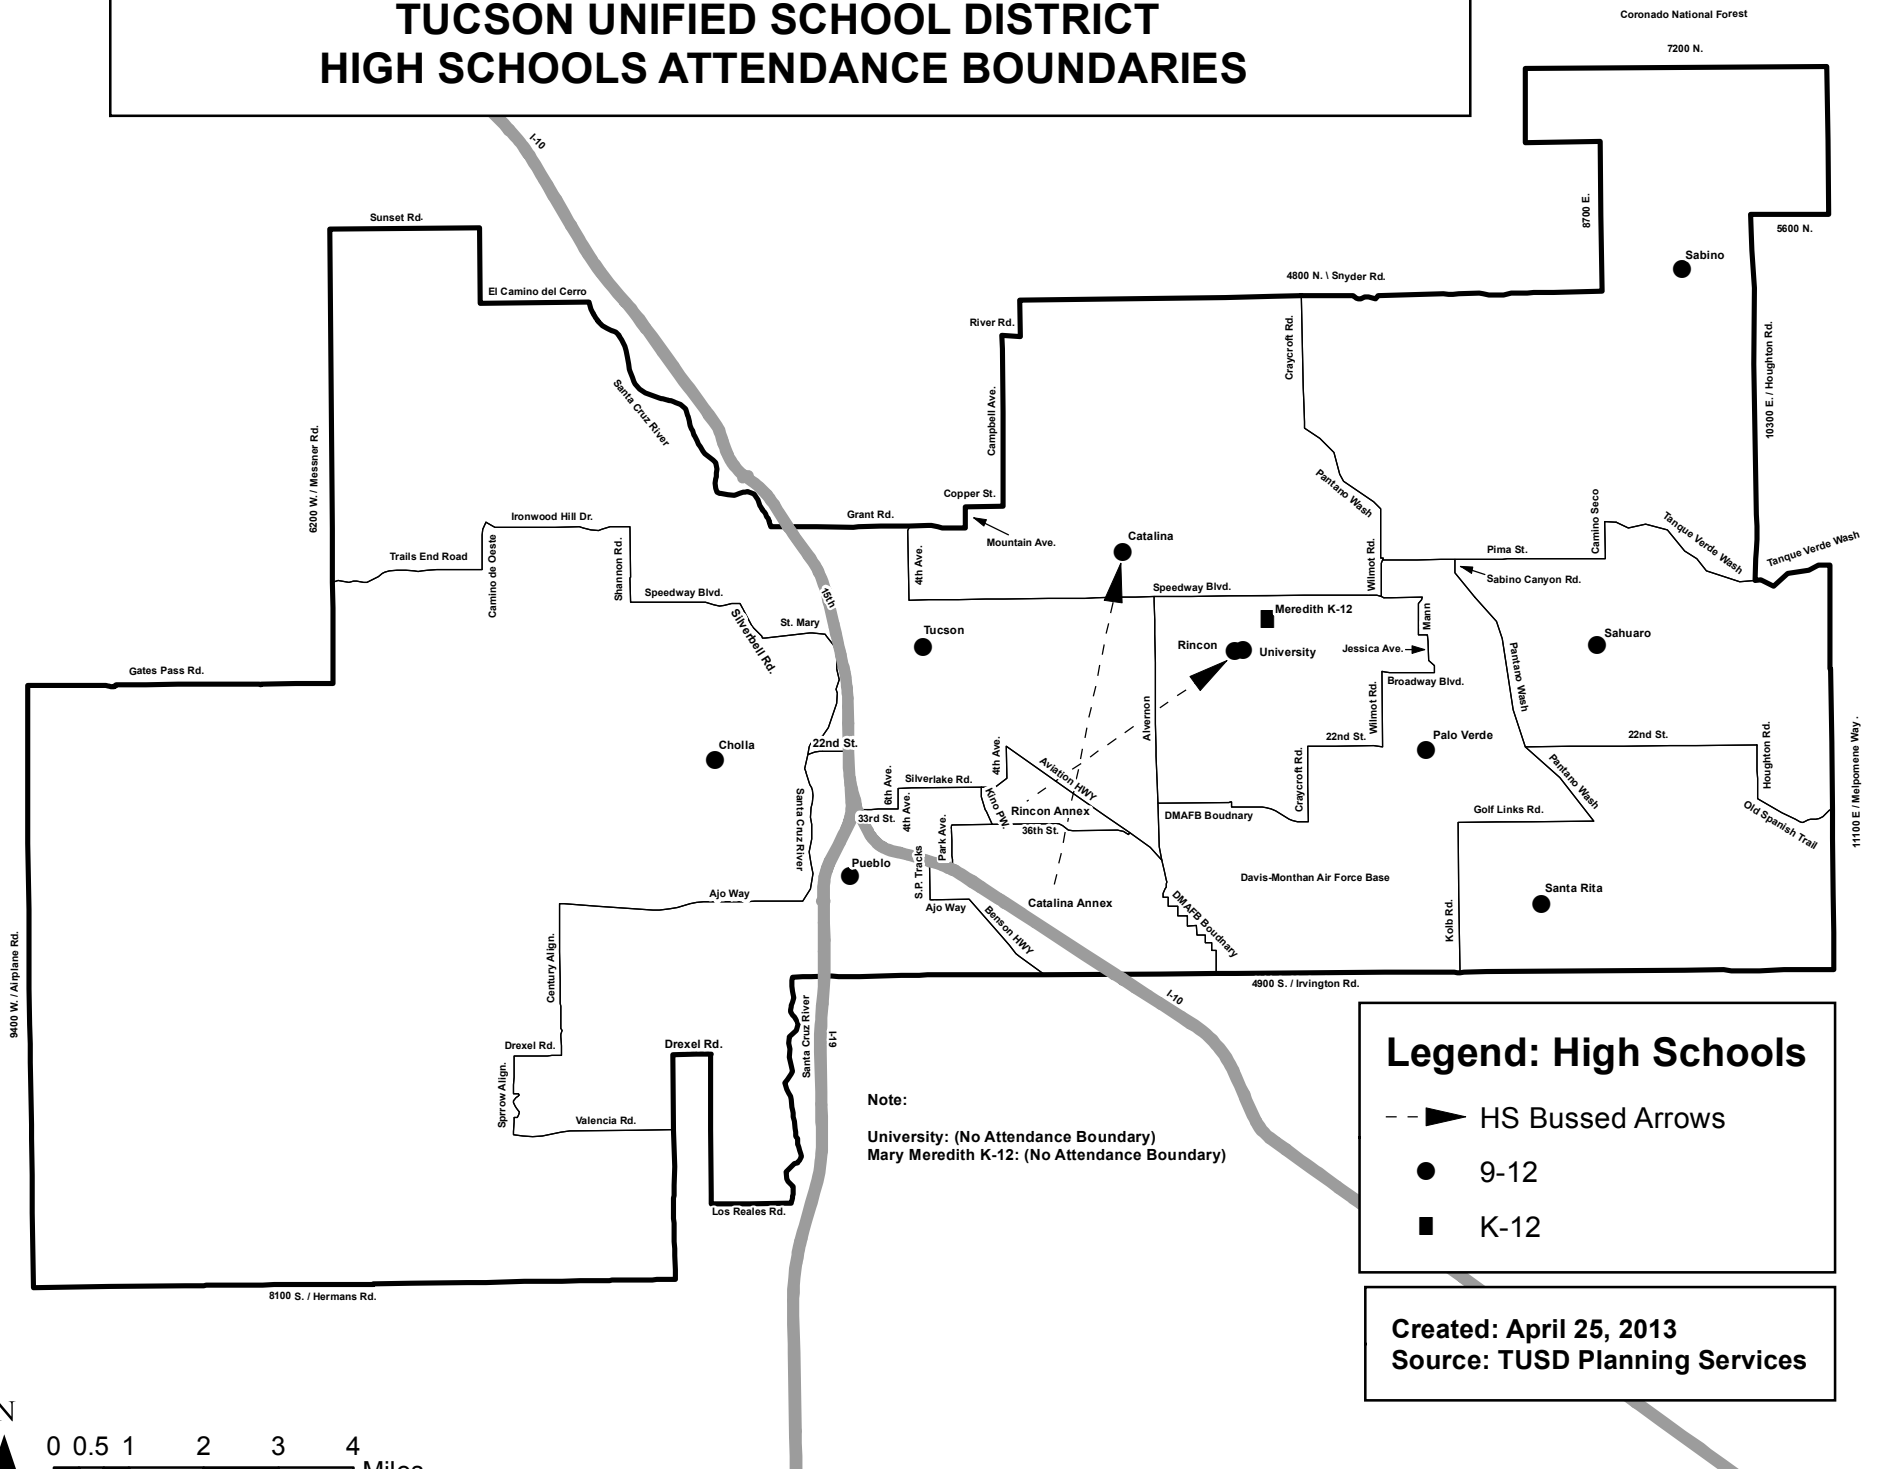

TUCSON UNIFIED SCHOOL DISTRICT HIGH SCHOOLS ATTENDANCE BOUNDARIES

Note:
 University: (No Attendance Boundary)
 Mary Meredith K-12: (No Attendance Boundary)

Legend: High Schools

- ▶ HS Bussed Arrows
- 9-12
- K-12